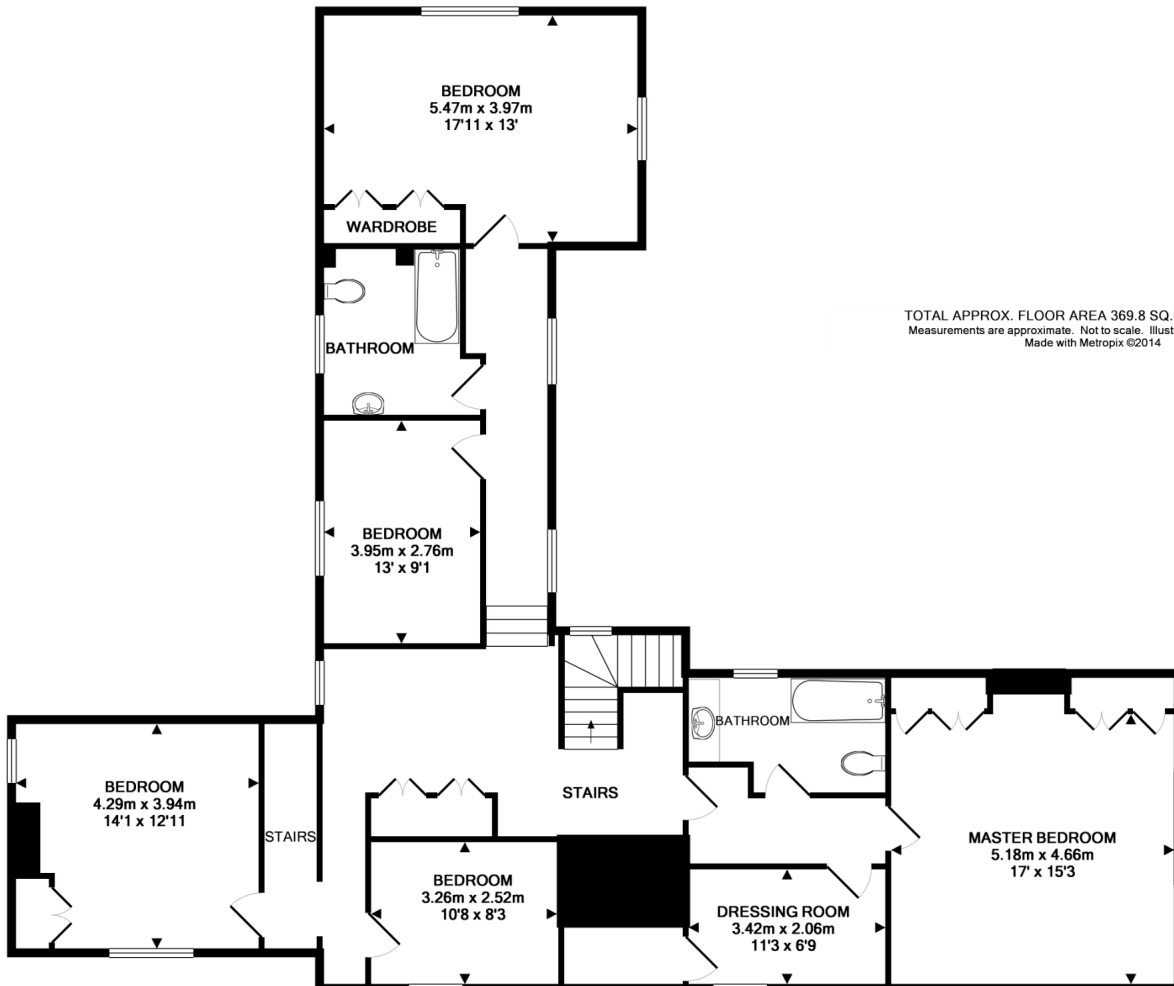

GROUND FLOOR
APPROX. FLOOR
AREA 208.4 SQ.M.
(2243 SQ.FT.)

TOTAL APPROX. FLOOR AREA 369.8 SQ.M. (3980 SQ.FT.)
Measurements are approximate. Not to scale. Illustrative purposes only
Made with Metropix ©2014

1ST FLOOR
APPROX. FLOOR
AREA 145.0 SQ.M.
(1561 SQ.FT.)